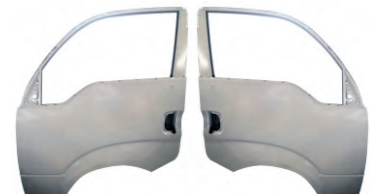

YRJ02-STI22-101 R/L

FRONT FENDER R/L
66321-J5000/66311-J5000

REPLACEMENT ITEM FOR
BONGO-K2700

YRJ02-K2700-001

HOOD

YRJ02-K2700-201R/L

FRONT DOOR-R/L

REPLACEMENT ITEM FOR
TASMAN '25