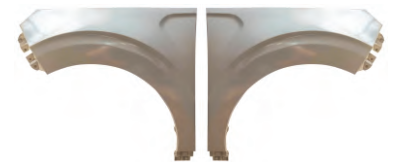

YRJ02-SUL14-201R/L
FRONT DOOR-R/L

YRJ02-SUL14-202R/L
REAR DOOR-R/L

REPLACEMENT ITEM FOR
SOUL '20

YRJ02-SUL20-001
HOOD
66400-K0000

YRJ02-SUL20-101R/L
FRONT FENDER R/L
66311-K0000 66321-K0000

YRJ02-SUL20-201R/L
FRONT DOOR-R/L