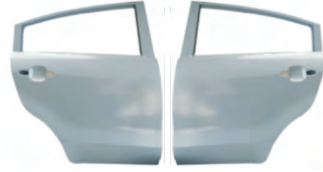

REAR FENDER R/L

YRJ02-RIO11-601

REAR BUMPER

YRJ02-RIO11-701

RADIATOR SUPPORT

REPLACEMENT ITEM FOR
RIO '11 HB

YRJ02-RIO11-202H R/L
REAR DOOR-R/L

YRJ02-RIO11-301H