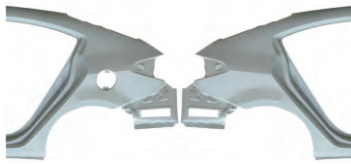

YRJ02-K3-13-401 R/L

REAR FENDER-R/L