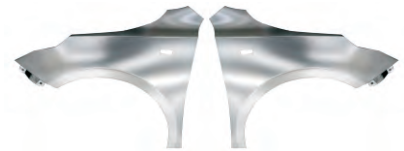

REAR FENDER R/L

YRJ02-CED12-701

RADIATOR SUPPORT

REPLACEMENT ITEM FOR
CEED '19

YRJ02-CED19-001

HOOD
66400-J7000

YRJ02-CED19-101 R/L

FRONT FENDER R/L