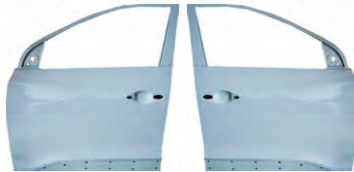

YRJ01-TUS11-201 R/L

FRONT DOOR-R/L
76004-2S040/76003-2S040