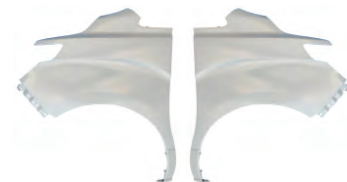

RADIATOR SUPPORT

REPLACEMENT ITEM FOR
STAREX '18-H1

YRJ01-STX18-001

HOOD
66400-4H500

YRJ01-STX18-101 R/L

FRONT FENDER R/L
L:66311-4H600 R:66321-4H600

YRJ01-STX18-201 R/L

FRONT DOOR R/L