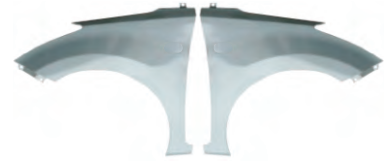

YRJ01-ELT11-101 R/L

FRONT FENDER R/L
L:66310-3X000 R:66320-3X000