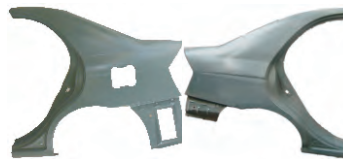

FRONT FENDER R/L

REPLACEMENT ITEM FOR
CERATO '06

YRJ02-CRT06-201R/L
FRONT DOOR -R/L

YRJ02-CRT06-202R/L
REAR DOOR -R/L

YRJ02-CRT06-301
TRUNK LID

YRJ02-CRT06-401R/L
REAR FENDER-R/L

YRJ02-CRT06-501
FRONT BUMPER