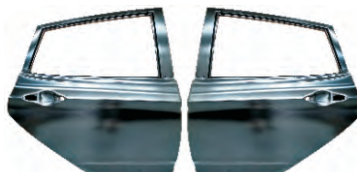

YRJ01-ACT11-202H R/L

REAR DOOR-R/L